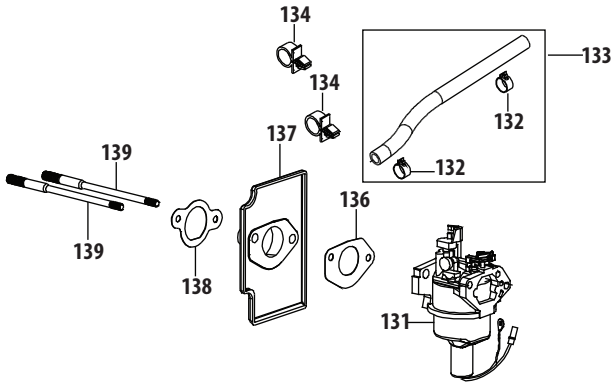

4P90JUB Carburetor Assembly

200 - Carburetor Kit - Major